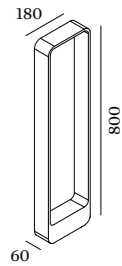

8.0

LED 8W | 220-240VAC | 50-60Hz
COB 3-step | incl. PS | phase-cut dim
aluminium powder coated

3.10kg IP65

3000K | >80 CRI | 480lm

CODE
722474W4
722474D4

OPTIONAL

CODE
ground spike 90013102