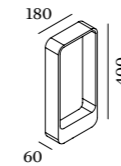

4.0

LED 8W | 220-240VAC | 50-60Hz
COB 3-step | incl. PS | phase-cut dim
aluminium powder coated

1.92kg IP65

3000K | >80 CRI | 480lm

CODE
722274W4
722274D4

OPTIONAL

CODE
ground spike 90013102