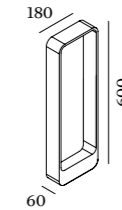

TAPE  
OUTDOOR  
FLOOR SURFACE

**4.0**

LED 8W | 220-240VAC | 50-60Hz  
COB 3-step | incl. PS | phase-cut dim  
aluminium powder coated

1.92kg IP65

3000K | >80 CRI | 480lm

| CODE     |
|----------|
| 722274W4 |
| 722274D4 |

**OPTIONAL**

| CODE                  |
|-----------------------|
| ground spike 90013102 |

**6.0**

LED 8W | 220-240VAC | 50-60Hz  
COB 3-step | incl. PS | phase-cut dim  
aluminium powder coated

2.60kg IP65

3.10kg IP65

3000K | >80 CRI | 480lm

| CODE     |
|----------|
| 722474W4 |
| 722474D4 |

**OPTIONAL**

| CODE                  |
|-----------------------|
| ground spike 90013102 |