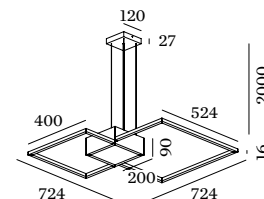

VENN

CEILING SUSPENDED

3.0

LED 47W | 220-240VAC | 50-60Hz
PCB 3-step | phase-cut dim
aluminium powder coated
opal PMMA cover | direct/indirect

2.90kg IP20 ≈ 0.3 D

CODE

149384W
 149384B

Light Colour Selection