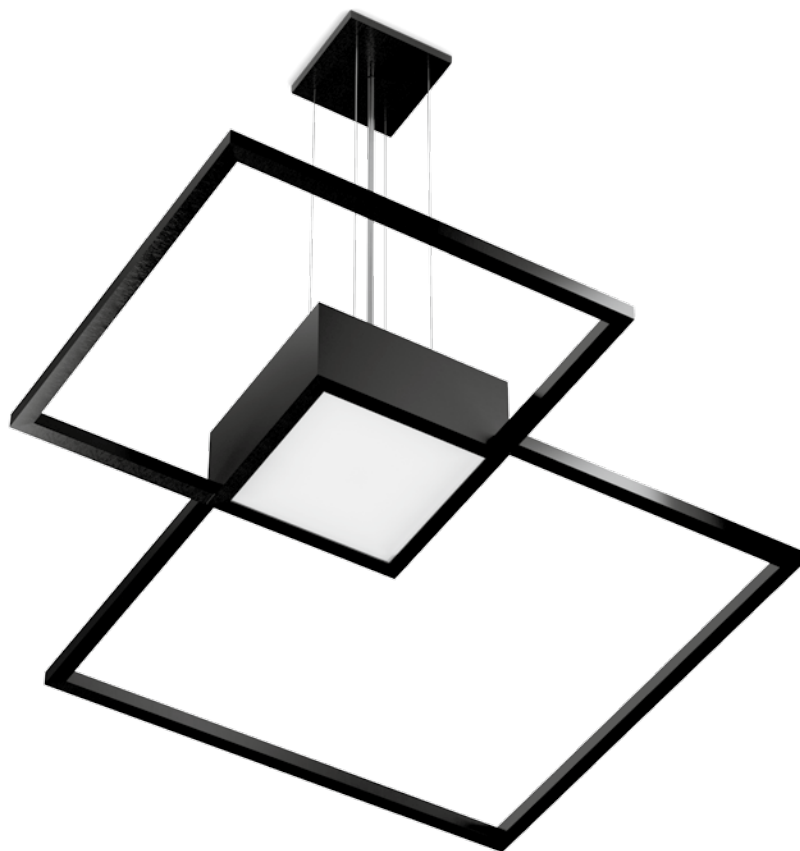

VENN

CEILING SUSPENDED

3.0

LED 47W | 220-240VAC | 50-60Hz
PCB 3-step | phase-cut dim
aluminium powder coated
opal PMMA cover | direct/indirect

2.90kg IP20 ≈ 0.3 D

CODE

149384W
 149384B

Light Colour Selection