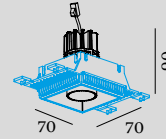

SNEAK TRIMLESS

CEILING RECESSED

1.0 LED

LED 7/10W | 350-500mA | 18Vf
COB 3-step | excl. power supply
aluminium powder coated

0.19 kg IP20 \varnothing 0.3-1 \angle 32°

86x86 \angle 35°/35° \angle 355° \square 95 \square 9 or 12

0.34 kg IP20 \varnothing 0.3-1 \angle 32°

86x156 \angle 35°/35° \angle 355° \square 95 \square 9 or 12

CODE

155251W _
155251B _

Light Colour Selection

	LUMEN	CRI	CODE
2700K	2x335-470	>90	3
3000K	2x375-510	>90	5
1800-2850K	2x255-350	>95	9