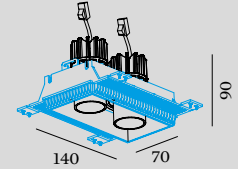

SNEAK TRIMLESS

CEILING RECESSED

1.0 LED

LED 7/10W | 350-500mA | 18Vf
COB 3-step | excl. power supply
aluminium powder coated

0.19 kg IP20 \varnothing 0.3-1 \angle 32°

86x86 \angle 35°/35° \angle 355° \square 95 \square 9 or 12

0.34 kg IP20 \varnothing 0.3-1 \angle 32°

86x156 \angle 35°/35° \angle 355° \square 95 \square 9 or 12

CODE

155251W _
155251B _

Light Colour Selection

	LUMEN	CRI	CODE
2700K	2x335-470	>90	3
3000K	2x375-510	>90	5
1800-2850K	2x255-350	>95	9