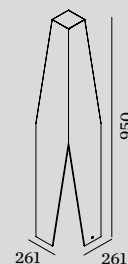

ALICE

EXTERIOR FLOOR SCULPTURE

1.0

 LED 5W | 100-240VAC | 50-60Hz
COB 3-step | incl. power supply
aluminium powder coated

 2.70kg  IP67  $\approx 0,3^\circ$

3000K | >85 CRI

CODE

 729153D4

OPTIONAL

CODE

ground spike 90013112

2.0

 LED 5W | 100-240VAC | 50-60Hz
COB 3-step | incl. power supply
aluminium powder coated

 6.00kg  IP67  $\approx 0,3^\circ$

3000K | >85 CRI

CODE