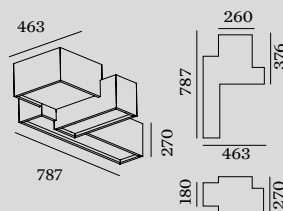

## CEILING SURFACE

### 1.0

 LED 35W | 220-240VAC | 50-60Hz  
PCB 3-step | incl. PS | phase-cut dim  
opal cover | two circuits  
aluminium powder coated  
opal PMMA cover

  6.30kg  IP20   $\approx 0,3^\circ$

3000K | >80 CRI | 1820lm