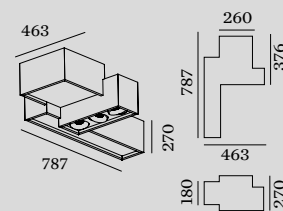

### 1.0

 LED 35W | 220-240VAC | 50-60Hz  
PCB 3-step | incl. PS | phase-cut dim  
opal cover | two circuits  
aluminium powder coated  
opal PMMA cover

  6.30kg  IP20   $\approx 0,3^\circ$

3000K | >80 CRI | 1820lm